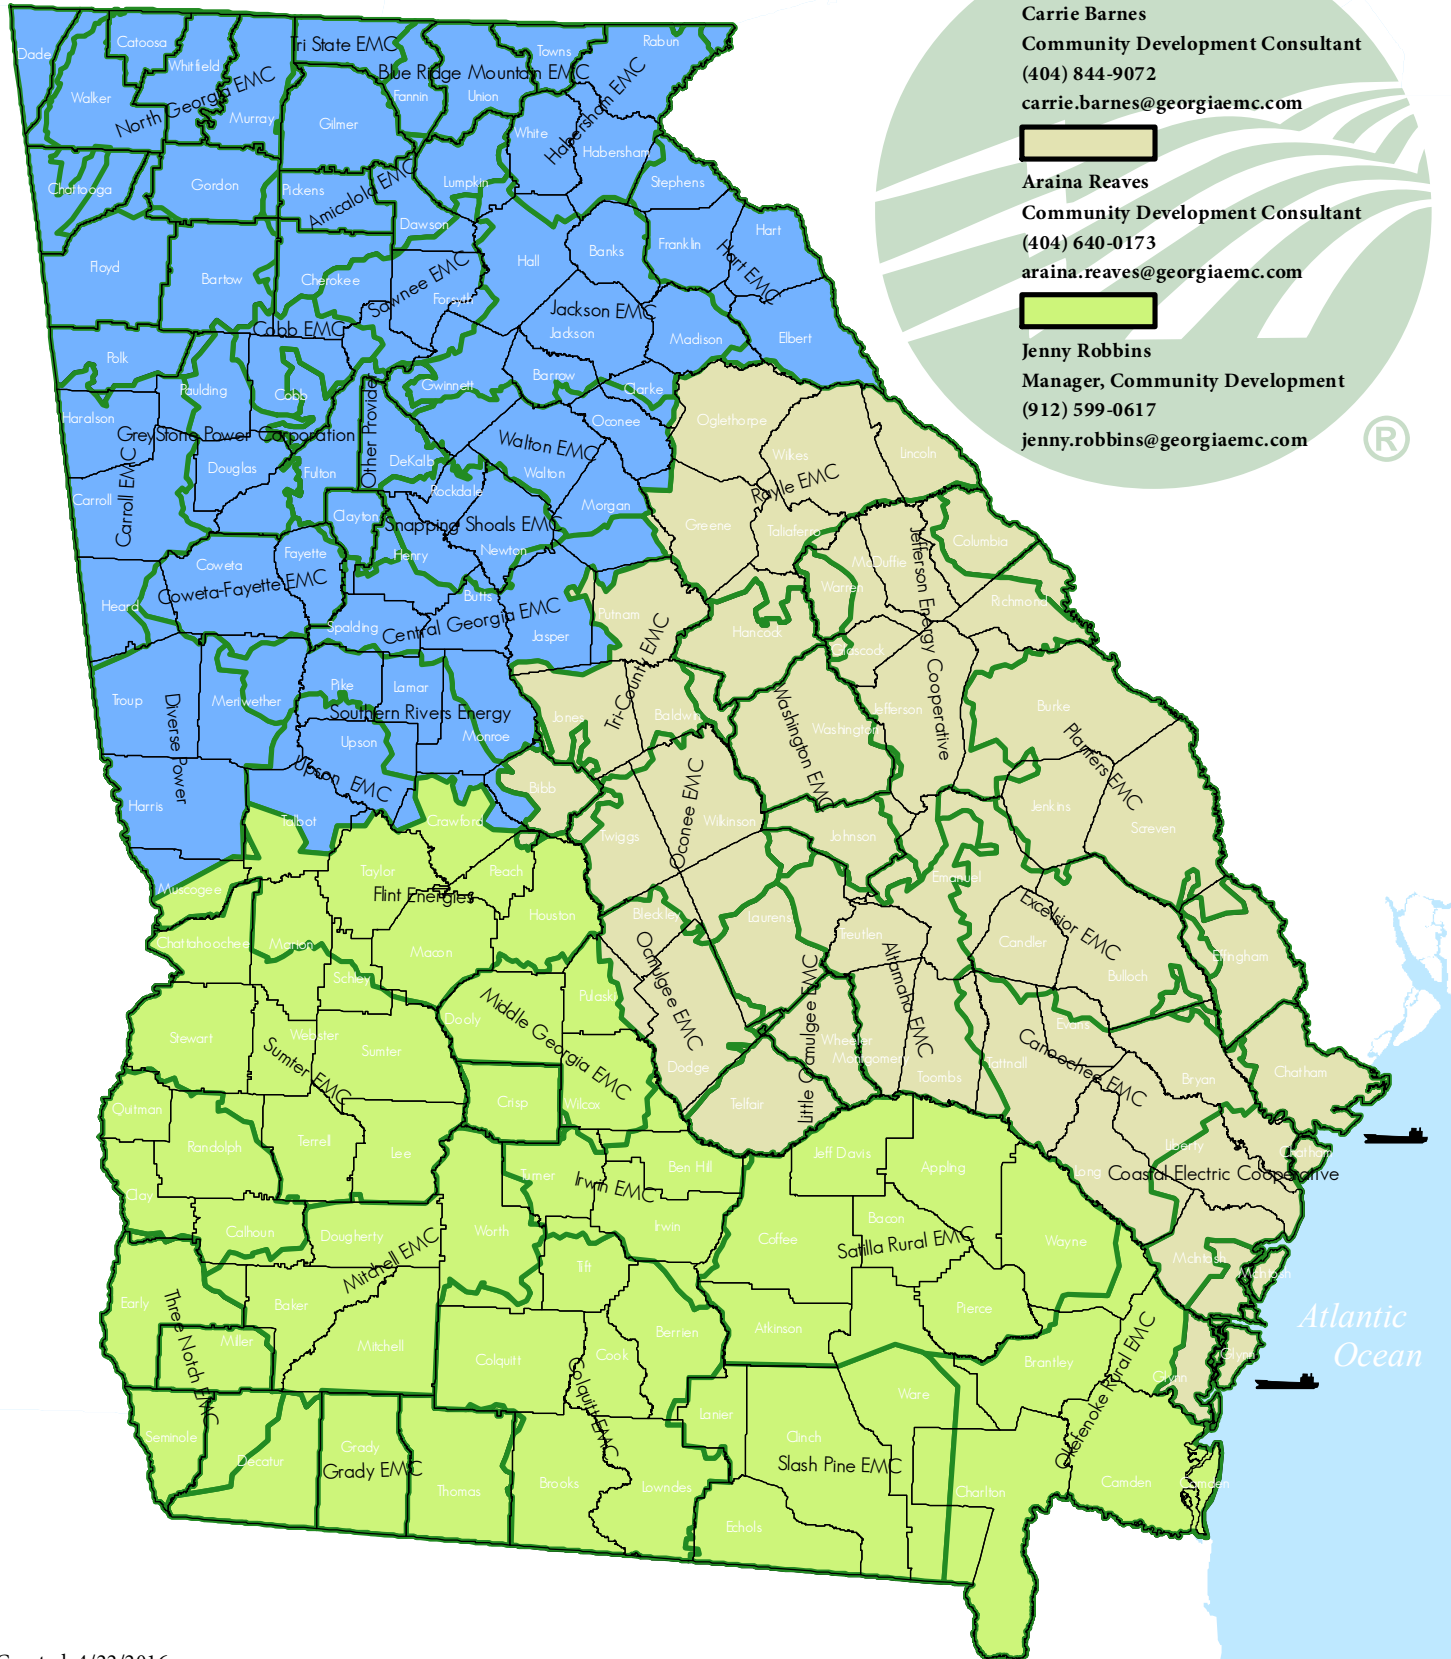

# Community Development Service Areas

**Georgia EMC**  
Representing Georgia's Electric Cooperatives

Date Created: 4/22/2016

Note: This information is for discussion purposes only.

All information provided by GEMC GIS, Communities, and published sources.